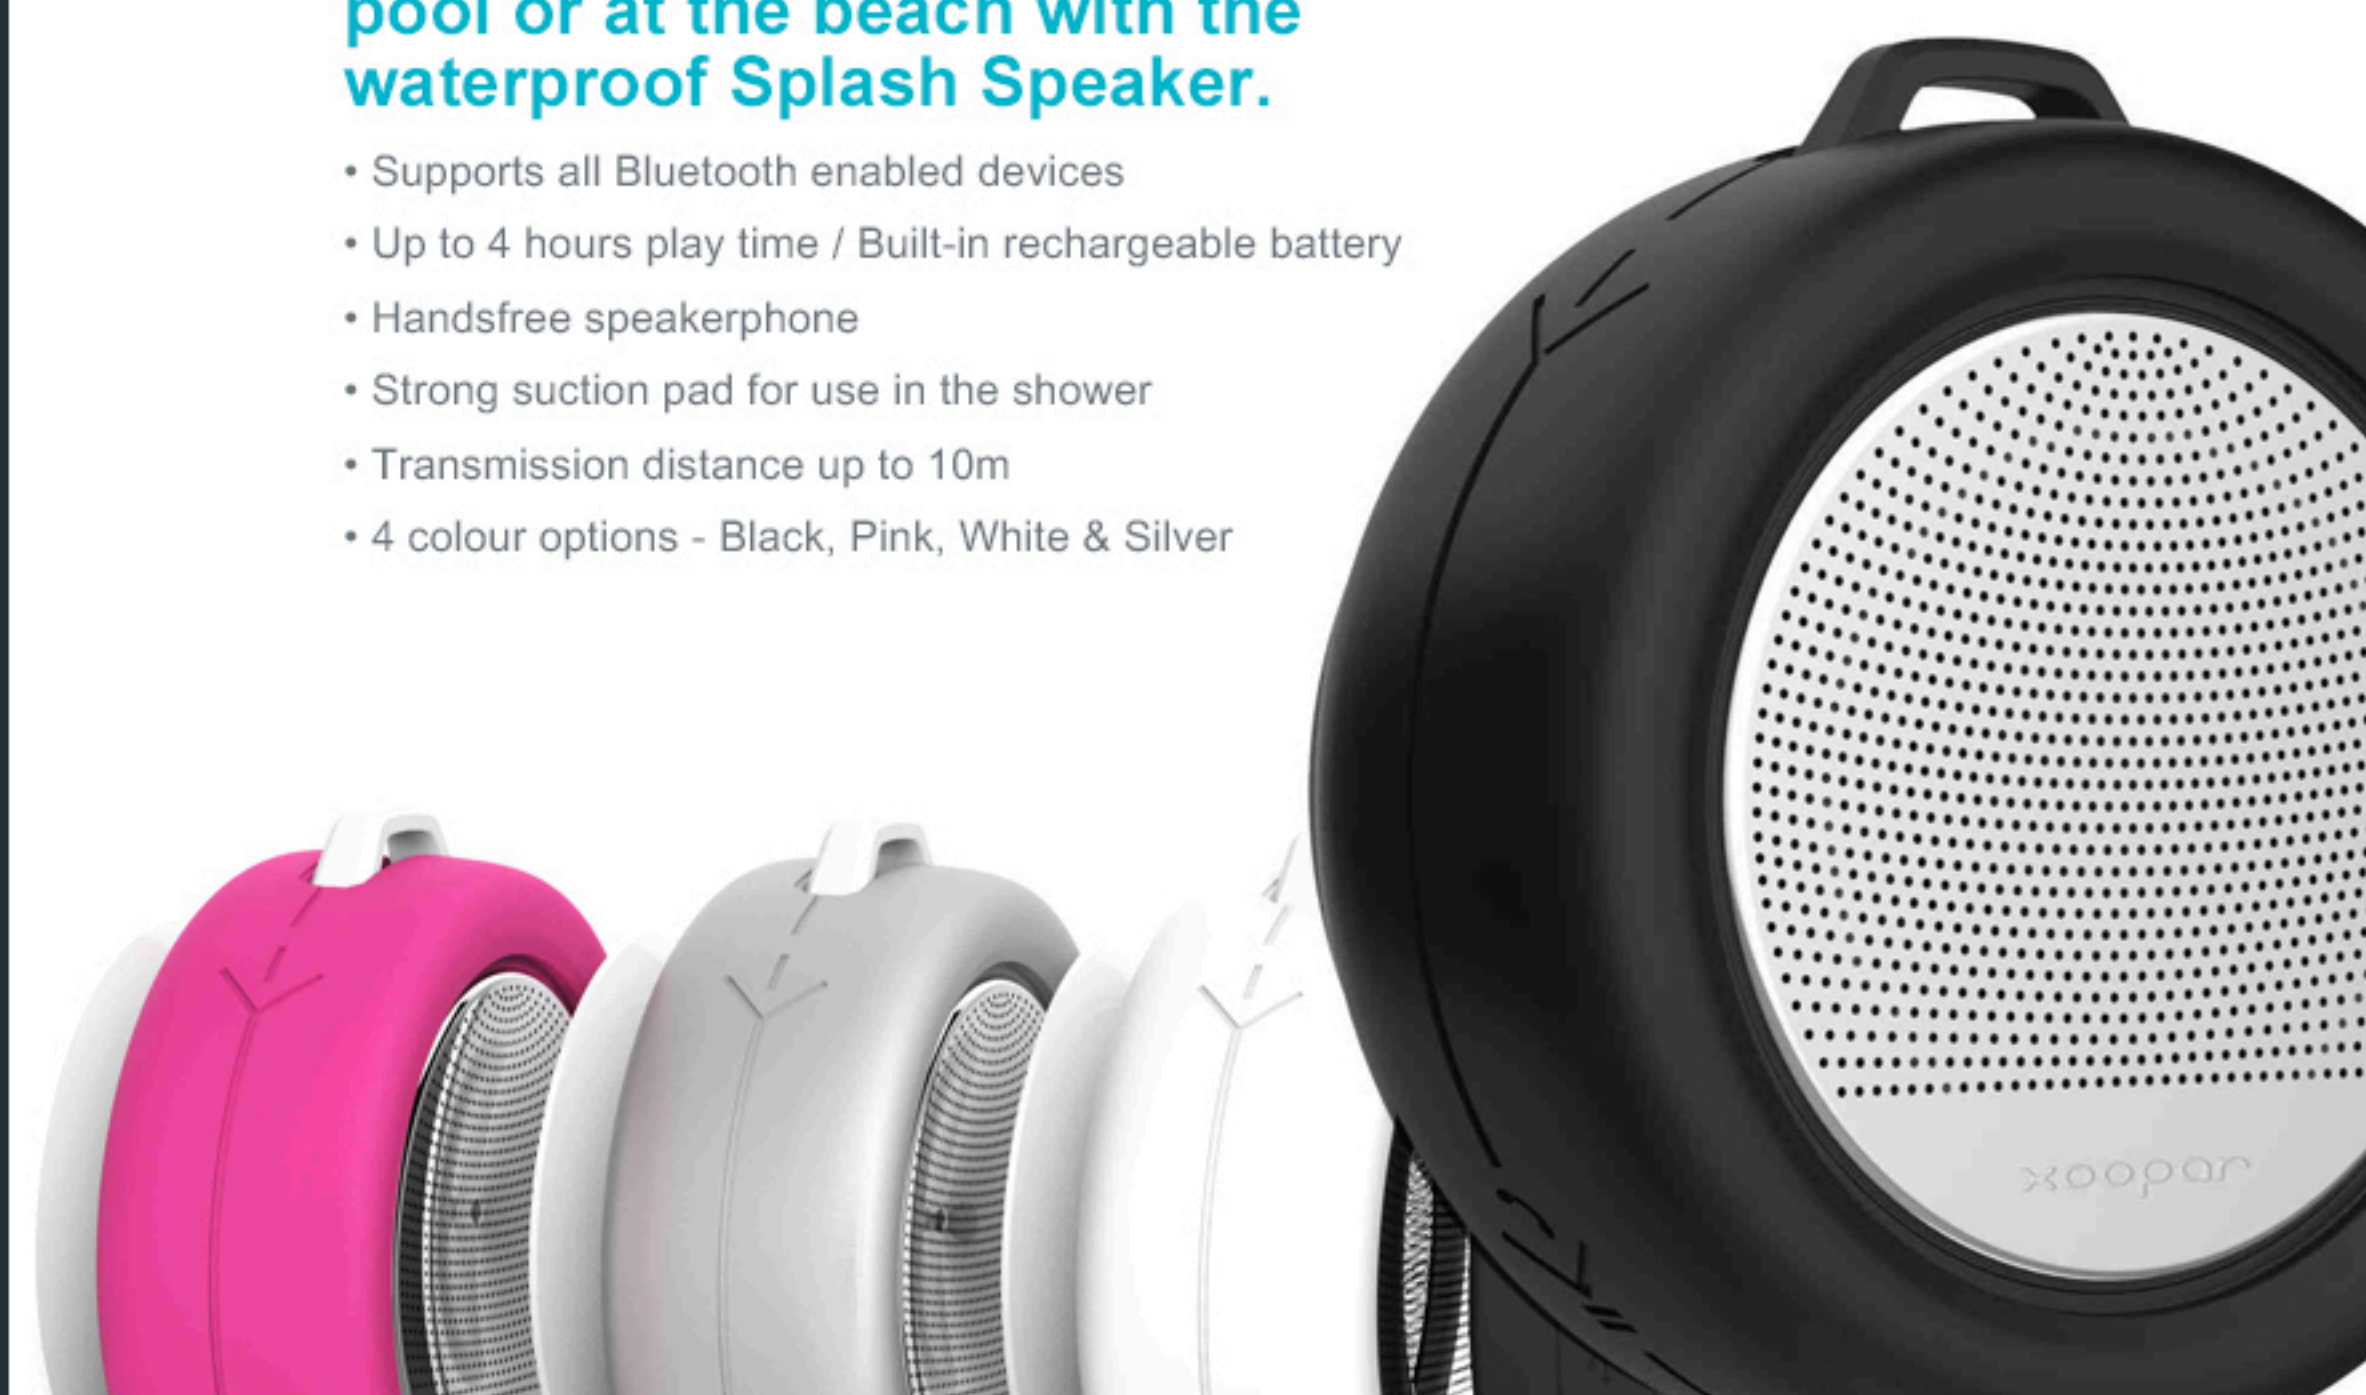

BLUETOOTH SPLASH SPEAKER

Music in the shower, by the pool or at the beach with the waterproof Splash Speaker.

- Supports all Bluetooth enabled devices
- Up to 4 hours play time / Built-in rechargeable battery
- Handsfree speakerphone
- Strong suction pad for use in the shower
- Transmission distance up to 10m
- 4 colour options - Black, Pink, White & Silver

SQUID & SQUID MINI POWERBANKS

- Dual USB ports to charge two devices simultaneously
- Squid Mini – choose from white, red, blue, green or orange LED to illuminate the logo
- Dust proof silicone suction pads to stick to your device
- Micro USB and iPhone5/6 connectors included
- Supplied with smart travel pouch
- 4 colour options - Silver, Grey, Red & Gold